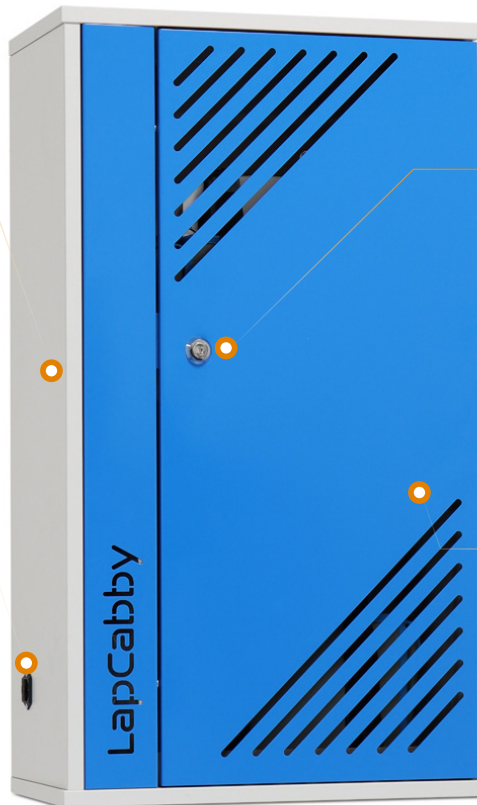

10-Device Wall Mounted USB Charging Cabinet for Tablets and other devices up to 13" – Vertical

- **The GO2 Mini Wall Door** includes two GO2 Mini fabric baskets including charging hubs, each basket can hold 5 Tablets, for further details please see GO2 Mini spec sheet.
- **Basket Hubs can be charged** via two UK sockets within the unit or the portable GO2 Mini baskets can be taken to other areas within the work environment and Tablets can be charged locally.
- **It has a narrow wall-mounted design** with overall depth of 260mm/10.3" to save floor space in classrooms, hospital wards, warehouses and other busy environments.
- **This unit is built to last** with high-density materials, components and construction processes to withstand the busiest environment such as education, healthcare, retail, industrial and commercial.
- **Provides maximum security & safety** with key lock door and separate secure power compartment.
- **With support for life with lifetime warranty** (5 years electrical), shipped fully assembled.

	Code/SKU	Number of devices can hold	Unit Dimensions	Device Compartment Size
GO2 Mini 10 Wall Door	GO2M10WDBL	10	W470 x D260 x H856 mm 18.5" x 10.3" x 33.7"	W155 x D230 x T28mm 6.1" x 9" x 1.1"

IMPORTANT NOTE: CHECK ACTUAL DEVICE SIZE, INCLUDING POWER CABLE FOR COMPATIBILITY WITH DEVICE COMPARTMENT SIZE. IF IN DOUBT PLEASE CONTACT LAPCABBY FOR CONFIRMATION

Robust

Smaller Footprint

Lifetime Warranty

Strong MFC cladding.

IEC power cable into the mains.

Metal tray with front lip to hold the baskets securely

GO2 Mini Basket including 5 port dual USB-C & USB-A

Isolated power compartment for electrical safety.

Lock supplied with 6 plate lever activation system.

Metal door with cut out details to check GO2 Mini's status.

Wall hanging kit (supplied) includes all components needed to fix unit securely with instructions